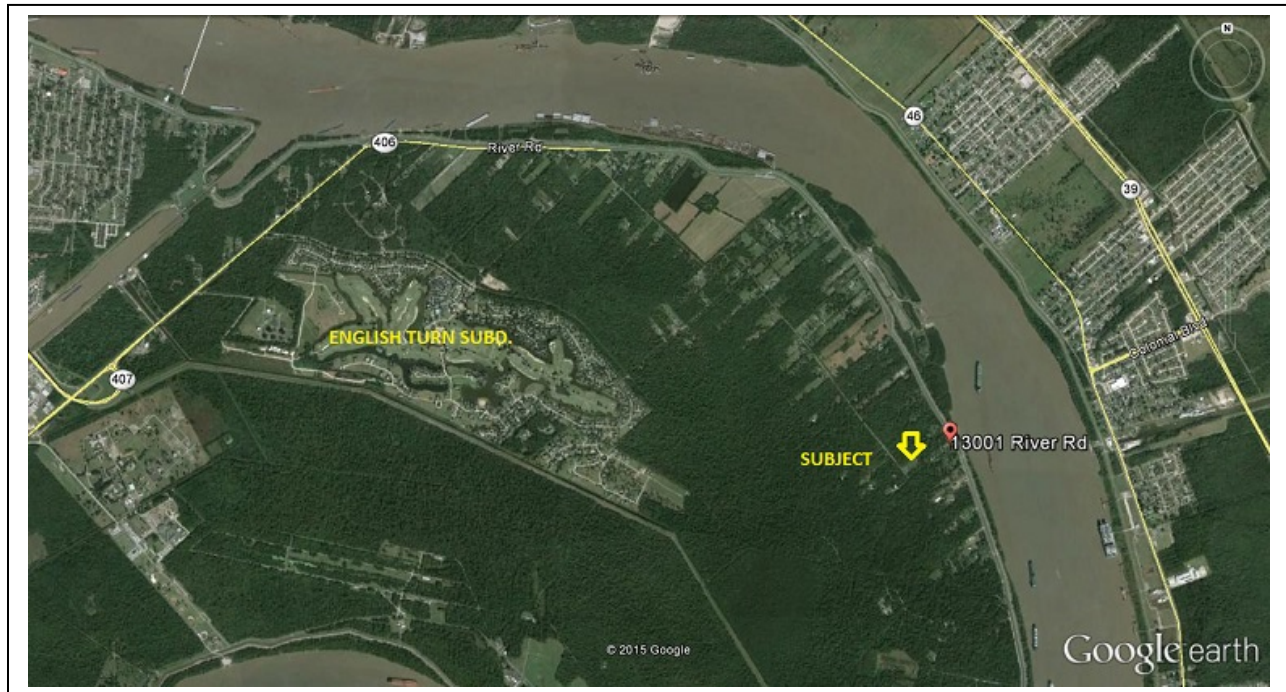

AVAILABLE

Plot 39, Delacroix Plantation, New Orleans (Lower Coast), LA

- Site is between 12901 River Road and 13001 River Road on Algiers' Lower Coast area- exact boundary lines subject to survey
- Lot Size: 14.05 Acres, 221' Street Frontage x 2800' depth as per plan
- Property has never been used or developed
- Offered at \$352,000; \$25,000 per acre
- Homes on both sides of subject: Great homesite for someone who wants to live "country style" while still being close to the city!

SUBJECT
PLOT 39