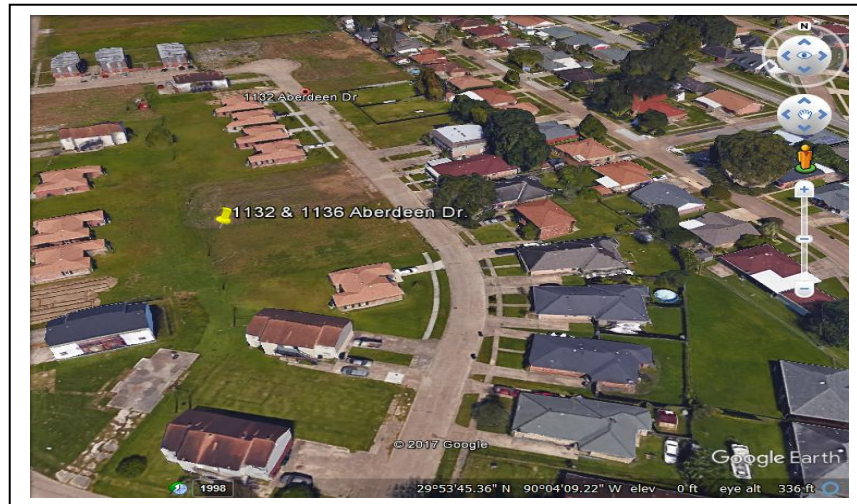

AVAILABLE

Location: 1132 & 1136 Aberdeen Dr

Price: \$8,500.00/Lot

Description: Vacant Land Zoned R-1
Two Lots
Each Lot 142' x 50'
Cleared and filled to grade

To Show: By Appointment Only

Agent: **Barry Burkart**
(Licensed in Louisiana)